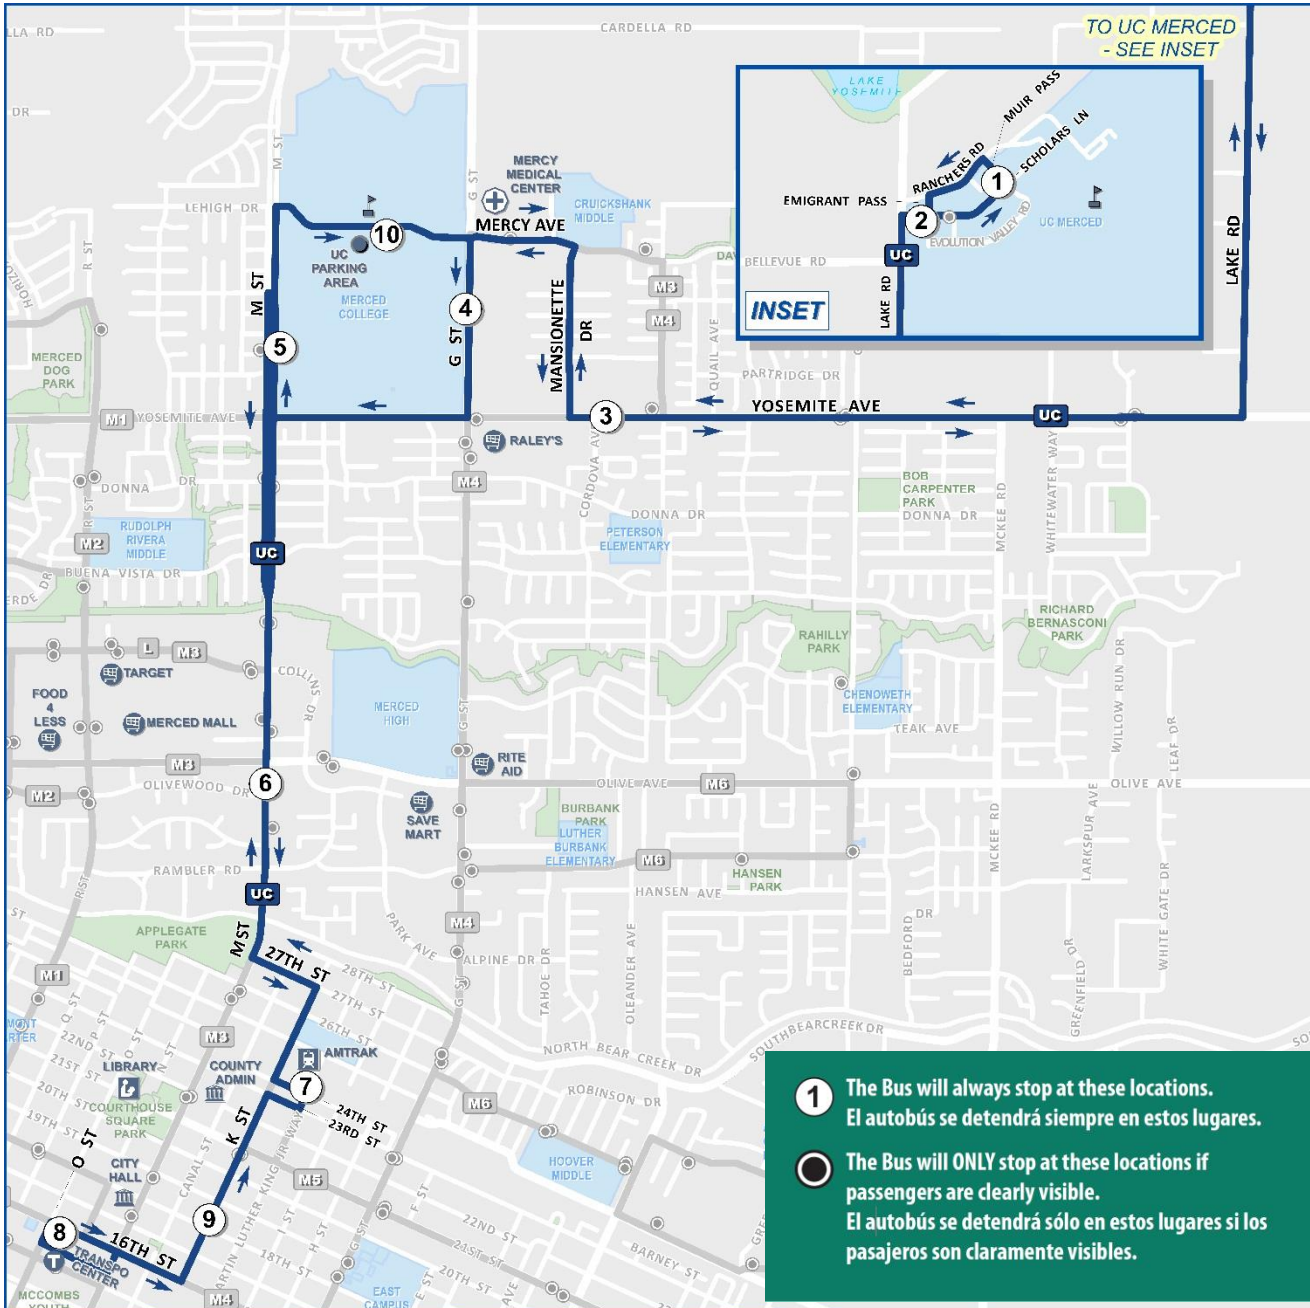

Download Merced The Bus App Now! Available for Apple & Android
Descarga La App de Merced The Bus Hoy! Solo para Apple y Android

For automated assistance call / Para asistencia automatizado llame (209) 626-1414

- 1 The Bus will always stop at these locations.
  El autobús se detendrá siempre en estos lugares.
- 2 The Bus will ONLY stop at these locations if passengers are clearly visible.
  El autobús se detendrá sólo en estos lugares si los pasajeros son claramente visibles.