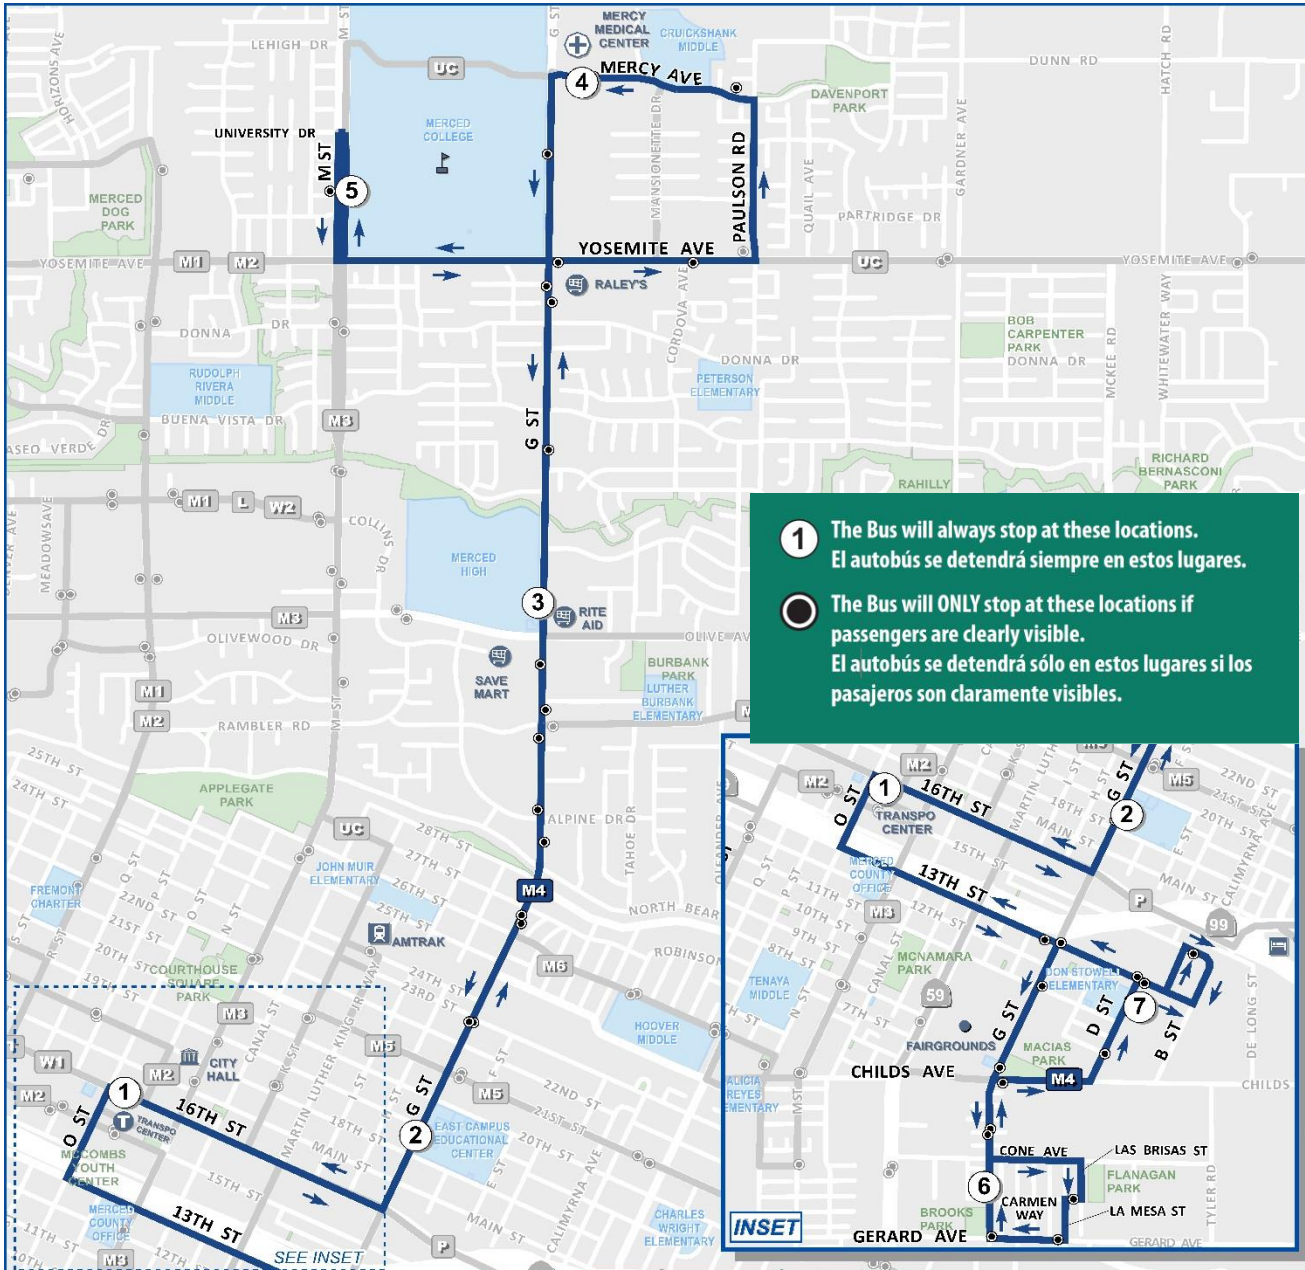

Download Merced The Bus App Now! Available for Apple & Android
Descarga La App de Merced The Bus Hoy! Solo para Apple y Android

For automated assistance call / Para asistencia automatizado llame (209) 626-1414

- ① The Bus will always stop at these locations.
  El autobús se detendrá siempre en estos lugares.
- The Bus will ONLY stop at these locations if passengers are clearly visible.
  El autobús se detendrá sólo en estos lugares si los pasajeros son claramente visibles.

M4

**Merced
G St. Route**
Local