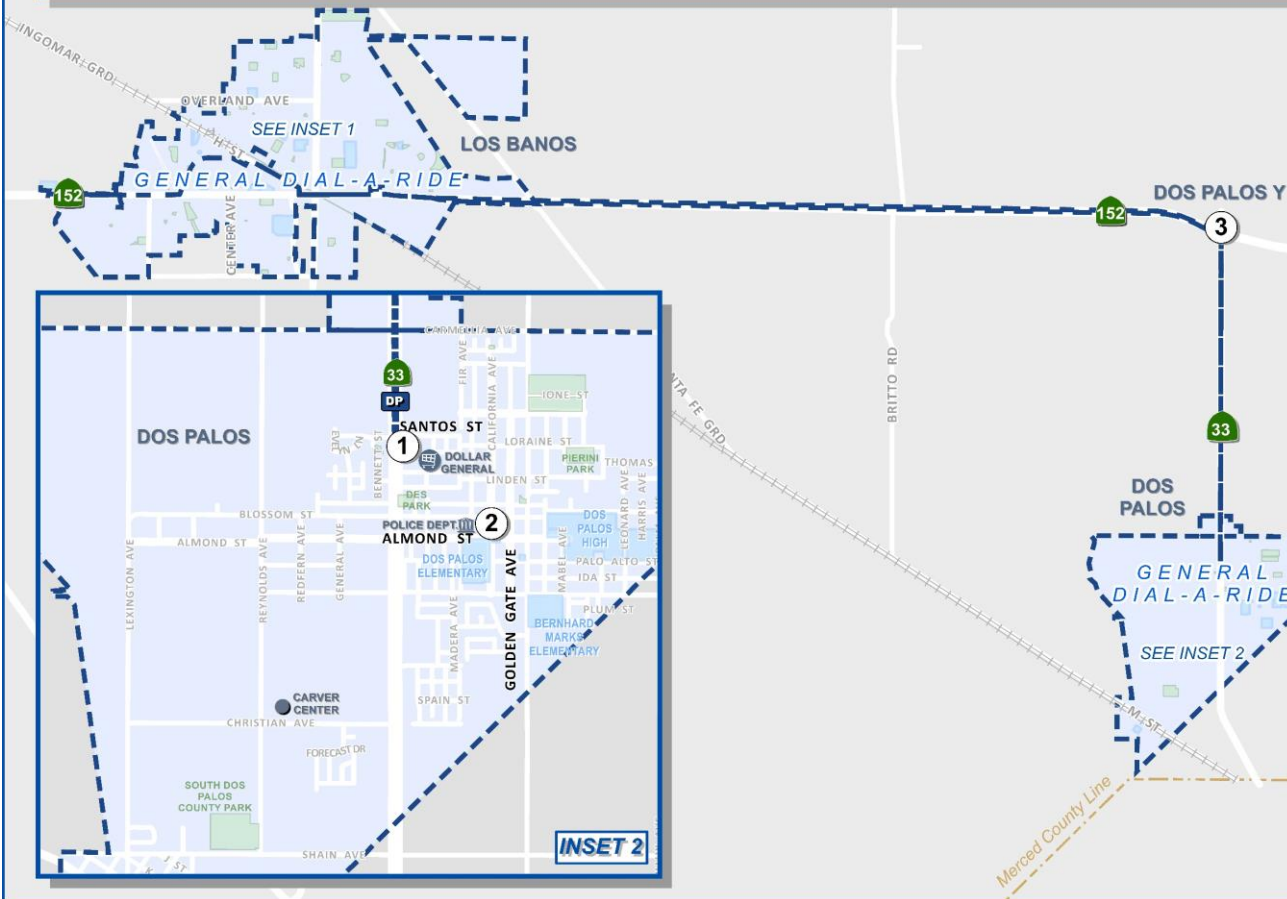

- Dos Palos
- Dollar General
- Police Dept.
- Fire Dept.
- Dos Palos Y
- Los Banos
- Food 4 Less
- Community Center
- Fairgrounds
- Memorial Hospital
- Merced College
- Walmart

The Public Transportation Services of the
 Transit Joint Powers Authority for
 Merced County

Printed 7/17/17 • Imprimido 7/17/17

ROUTE: DP Dos Palos Link

Dos Palos / Los Banos

Effective/ Efectivo: 08/07/2017

| Monday-Friday To Dos Palos | | | | | | | Lunes-Viernes A Dos Palos | |
|------------------------------|---------------------|-------------------------------|---------------------------------|----------------------------|-------------------------|-------------|-----------------------------|-----------------------------------|
| ⑧ | ⑨ | ⑦ | ⑥ | ⑤ | ④ | ③ | ① | ② |
| Los Banos | | | | | | Dos Palos | | |
| Merced College (Los Banos) | Walmart (Los Banos) | Across from Memorial Hospital | Los Banos Merced County Offices | Los Banos Community Center | Dollar Tree (Los Banos) | Dos Palos Y | Dollar General (Dos Palos) | Police / Fire Station (Dos Palos) |
| | | | | | | | | |
| 8:05 AM | 8:13 AM | 8:18 AM | 8:22 AM | 8:26 AM | 8:37 AM | 8:51 AM | 9:00 AM | 9:08 AM |
| 12:35 PM | 12:43 PM | 12:48 PM | 12:52 PM | 12:56 PM | 1:07 PM | 1:21 PM | 1:30 PM | 1:38 PM |
| 3:35 PM | 3:43 PM | 3:48 PM | 3:52 PM | 3:56 PM | 4:07 PM | 4:21 PM | 4:30 PM | 4:38 PM |
| 5:25 PM | 5:33 PM | 5:38 PM | 5:42 PM | 5:46 PM | 5:57 PM | 6:11 PM | 6:20 PM | 6:28 PM |
| | 6:28 PM | 6:33 PM | 6:37 PM | 6:41 PM | 6:52 PM | 7:06 PM | 7:15 PM | 7:23 PM |

\$3.00 Intercity Trip | **\$1.50** Local Trips. | ½ Fares Available to Seniors (62+), Veterans, ADA or Medi-Care cardholders. | All-Day Intercity passes are available.

Viaje Interurbano | Viajes locales | ½ Tarifas disponibles para mayores de 62, veteranos, una tarjeta ADA o Medi-Care | Interurbano de Todo-El Dia están disponibles.