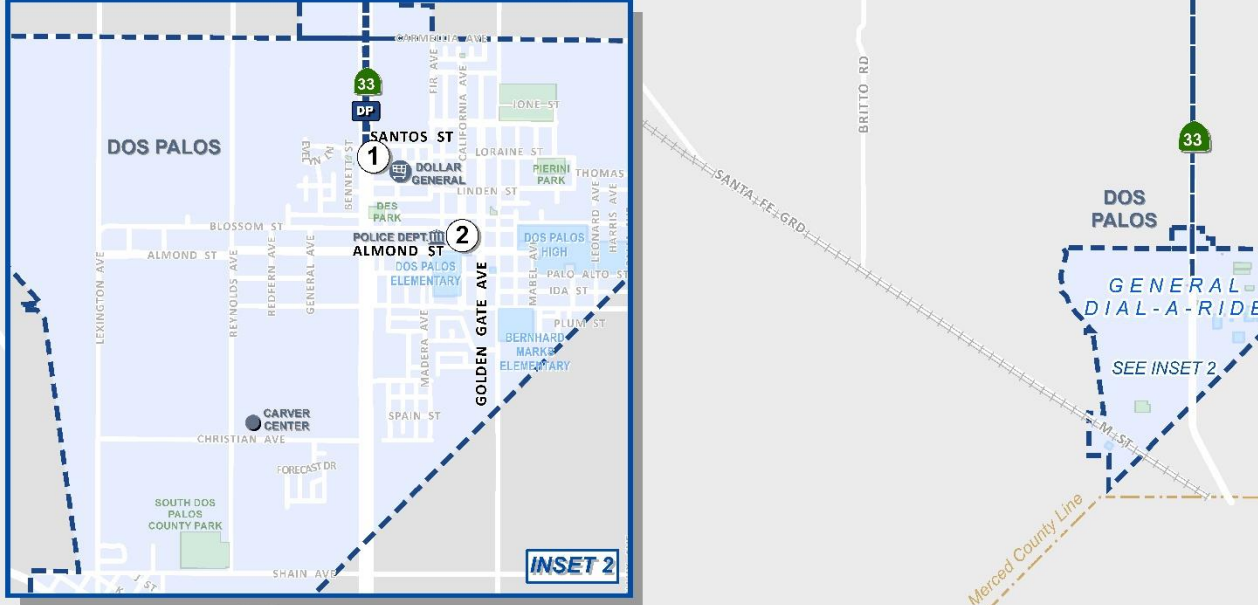

- Dos Palos
- Dollar General
- Police Dept.
- Fire Dept.
- Dos Palos Y
- Los Banos
- Food 4 Less
- Community Center
- Fairgrounds
- Memorial Hospital
- Merced College
- Walmart

The Public Transportation Services of the
 Transit Joint Powers Authority for
 Merced County

ROUTE: DP Dos Palos Link

Dos Palos / Los Banos

Effective/ Efectivo: 05/01/2019

Monday-Friday To Dos Palos									
Lunes-Viernes A Dos Palos									
⑧	⑨	⑩	⑦	⑥	⑤	④	③	①	②
Los Banos					Dos Palos				
Merced College (Los Banos)	Walmart (Los Banos)	San Luis Plaza	Across from Memorial Hospital	Los Banos Fairgrounds	Los Banos Community Center	Dollar Tree (Los Banos)	Dos Palos Y	Dollar General (Dos Palos)	Downtown Dos Palos Station
8:00 AM	8:08 AM	8:13 AM	8:18 AM	8:22 AM	8:26 AM	8:37 AM	8:51 AM	9:00 AM	9:08 AM
12:30 PM	12:38 PM	12:43 PM	12:48 PM	12:52 PM	12:56 PM	1:07 PM	1:21 PM	1:30 PM	1:38 PM
3:30 PM	3:38 PM	3:43 PM	3:48 PM	3:52 PM	3:56 PM	4:07 PM	4:21 PM	4:30 PM	4:38 PM
5:20 PM	5:28 PM	5:33 PM	5:38 PM	5:42 PM	5:46 PM	5:57 PM	6:11 PM	6:20 PM	6:28 PM
	6:23 PM	6:28 PM	6:33 PM	6:37 PM	6:41 PM	6:52 PM	7:06 PM	7:15 PM	7:23 PM

To Los Banos									
					A Los Banos				
②	①	③	④	⑤	⑥	⑦	⑧	⑨	
Dos Palos		Los Banos							
Downtown Dos Palos Station	Dollar General (Dos Palos)	Dos Palos Y	Dollar Tree (Los Banos)	Los Banos Community Center	Los Banos Fairgrounds	Memorial Hospital (Los Banos)	Walmart (Los Banos)		
8:23 AM	8:31 AM	8:40 AM	8:52 AM	8:56 AM	9:00 AM	9:05 AM	9:14 AM		
1:43 PM	1:51 PM	2:00 PM	2:12 PM	2:16 PM	2:20 PM	2:25 PM	2:34 PM		