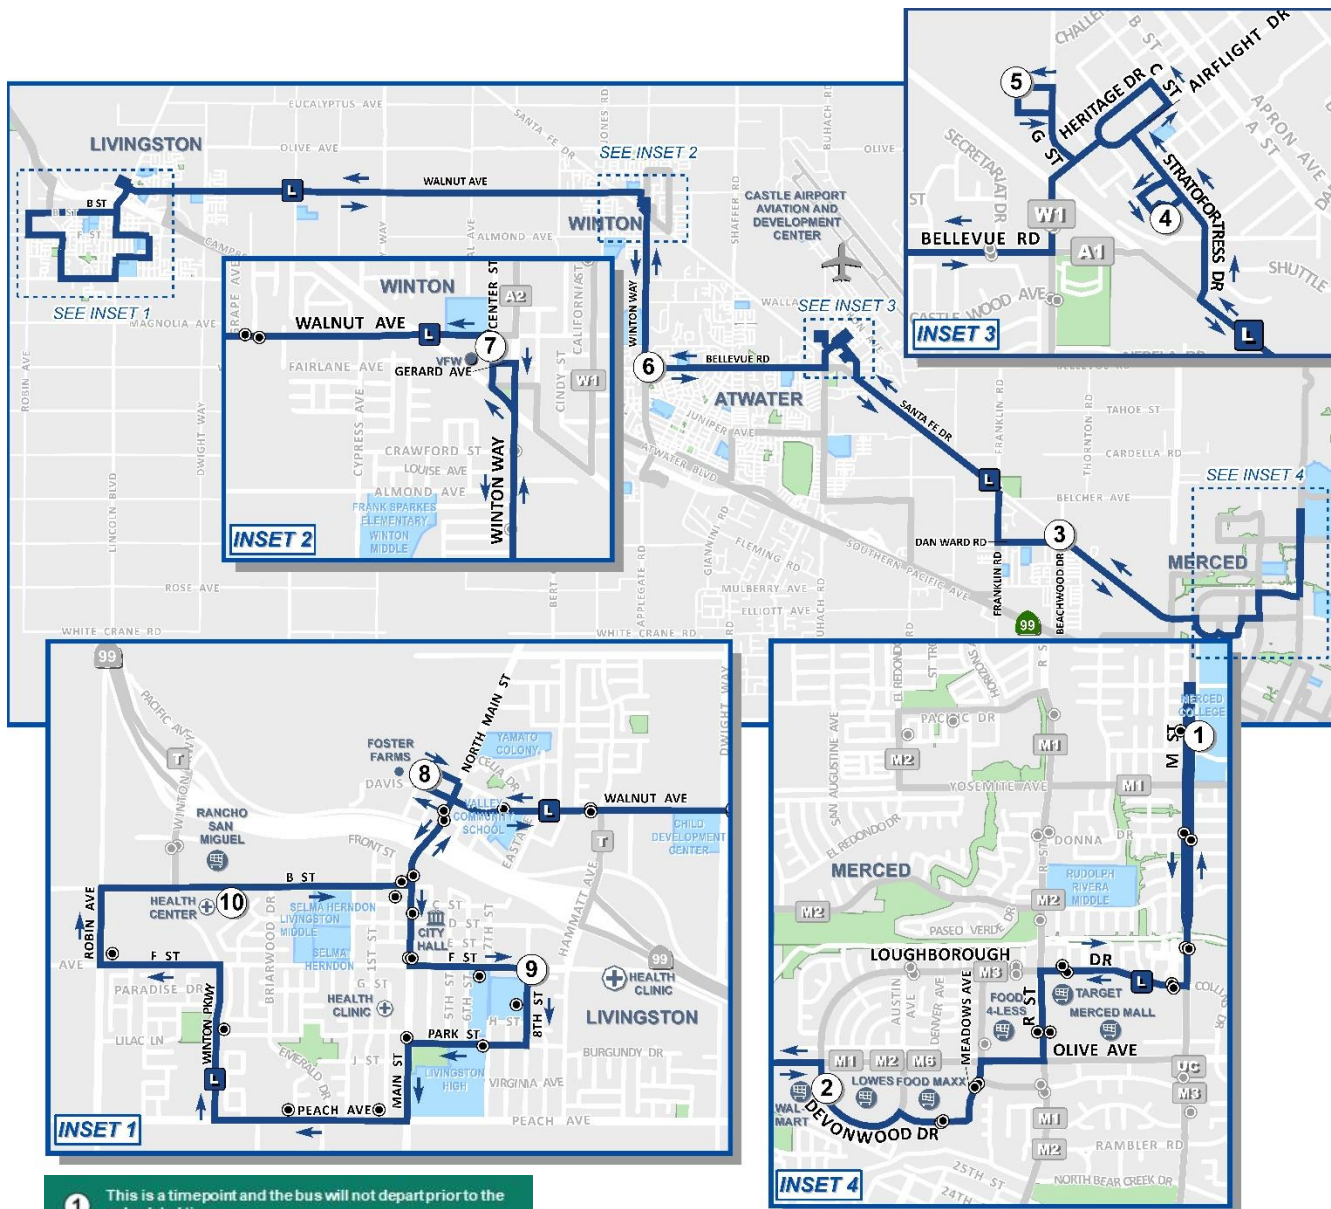

- 1 This is a timepoint and the bus will not depart prior to the scheduled time.
  Este es un punto de tiempo el autobús no saldrá antes de la hora programada.
- 2 This is a designated bus stop the bus will stop here when passengers are clearly visible.
  Esta es una parada de autobús designada, el autobús se detendrá aquí cuando los pasajeros sean claramente visibles.