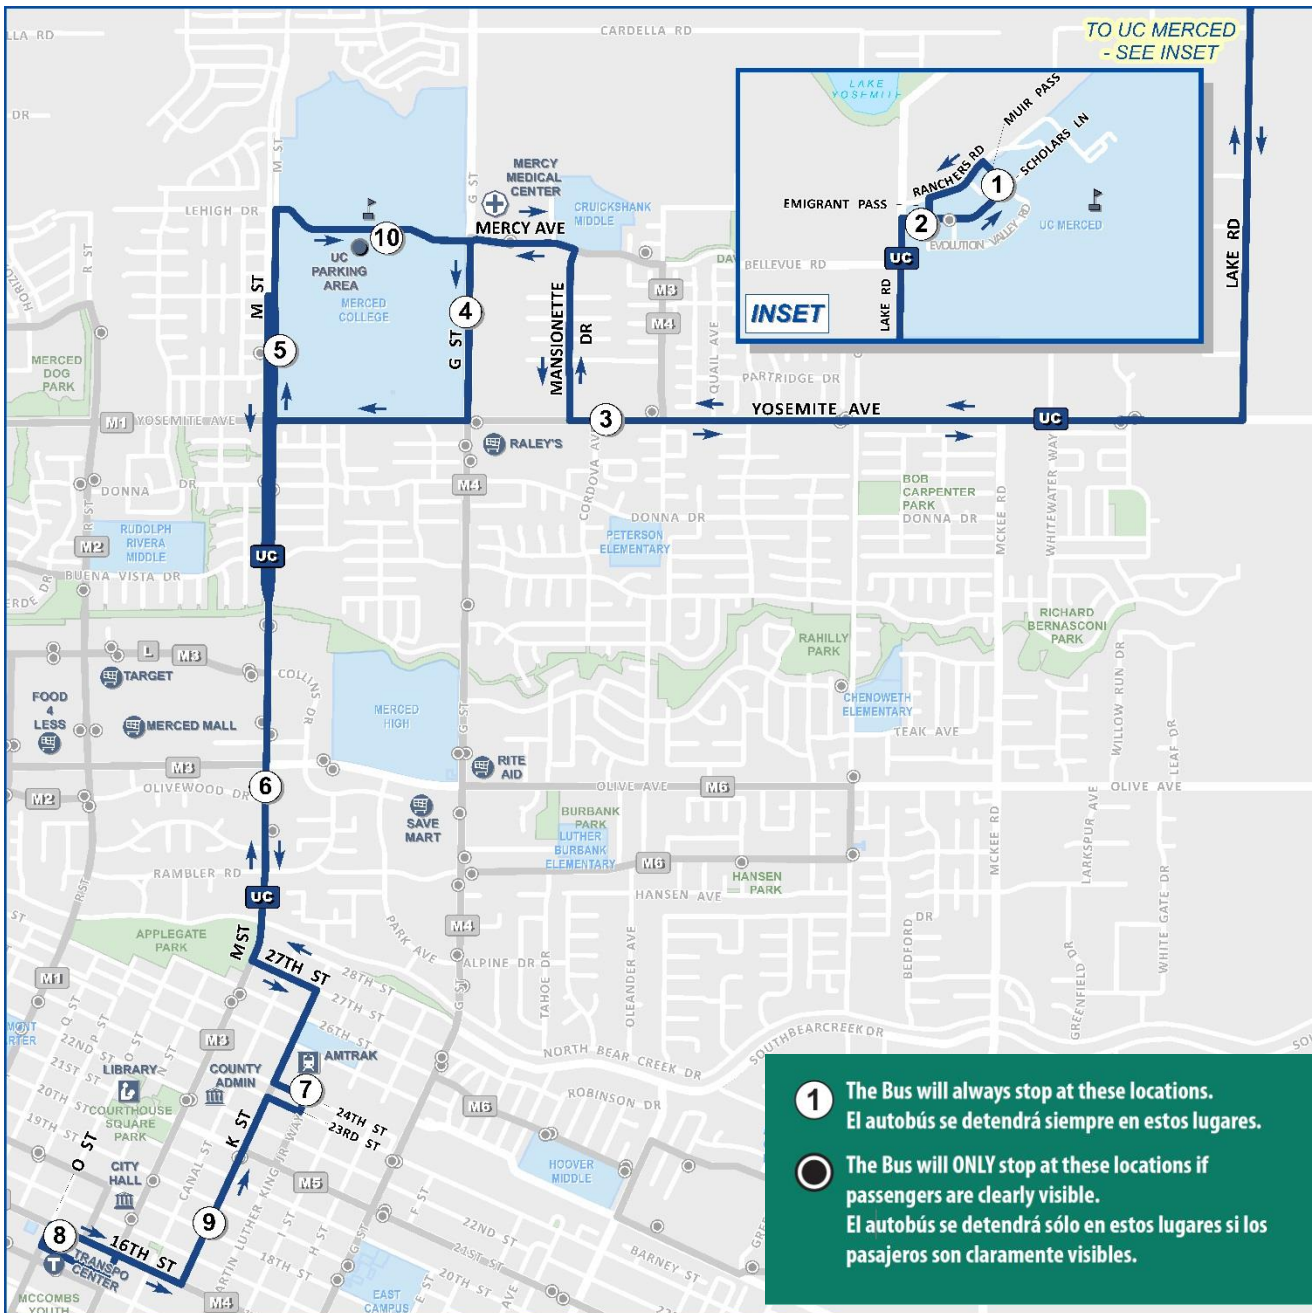

Download Merced The Bus App Now! Available for Apple & Android
Descarga La App de Merced The Bus Hoy! Solo para Apple y Android

For automated assistance call / Para asistencia automatizado llame (209) 626-1414

- 1 The Bus will always stop at these locations.
  El autobús se detendrá siempre en estos lugares.
- 2 The Bus will ONLY stop at these locations if passengers are clearly visible.
  El autobús se detendrá sólo en estos lugares si los pasajeros son claramente visibles.